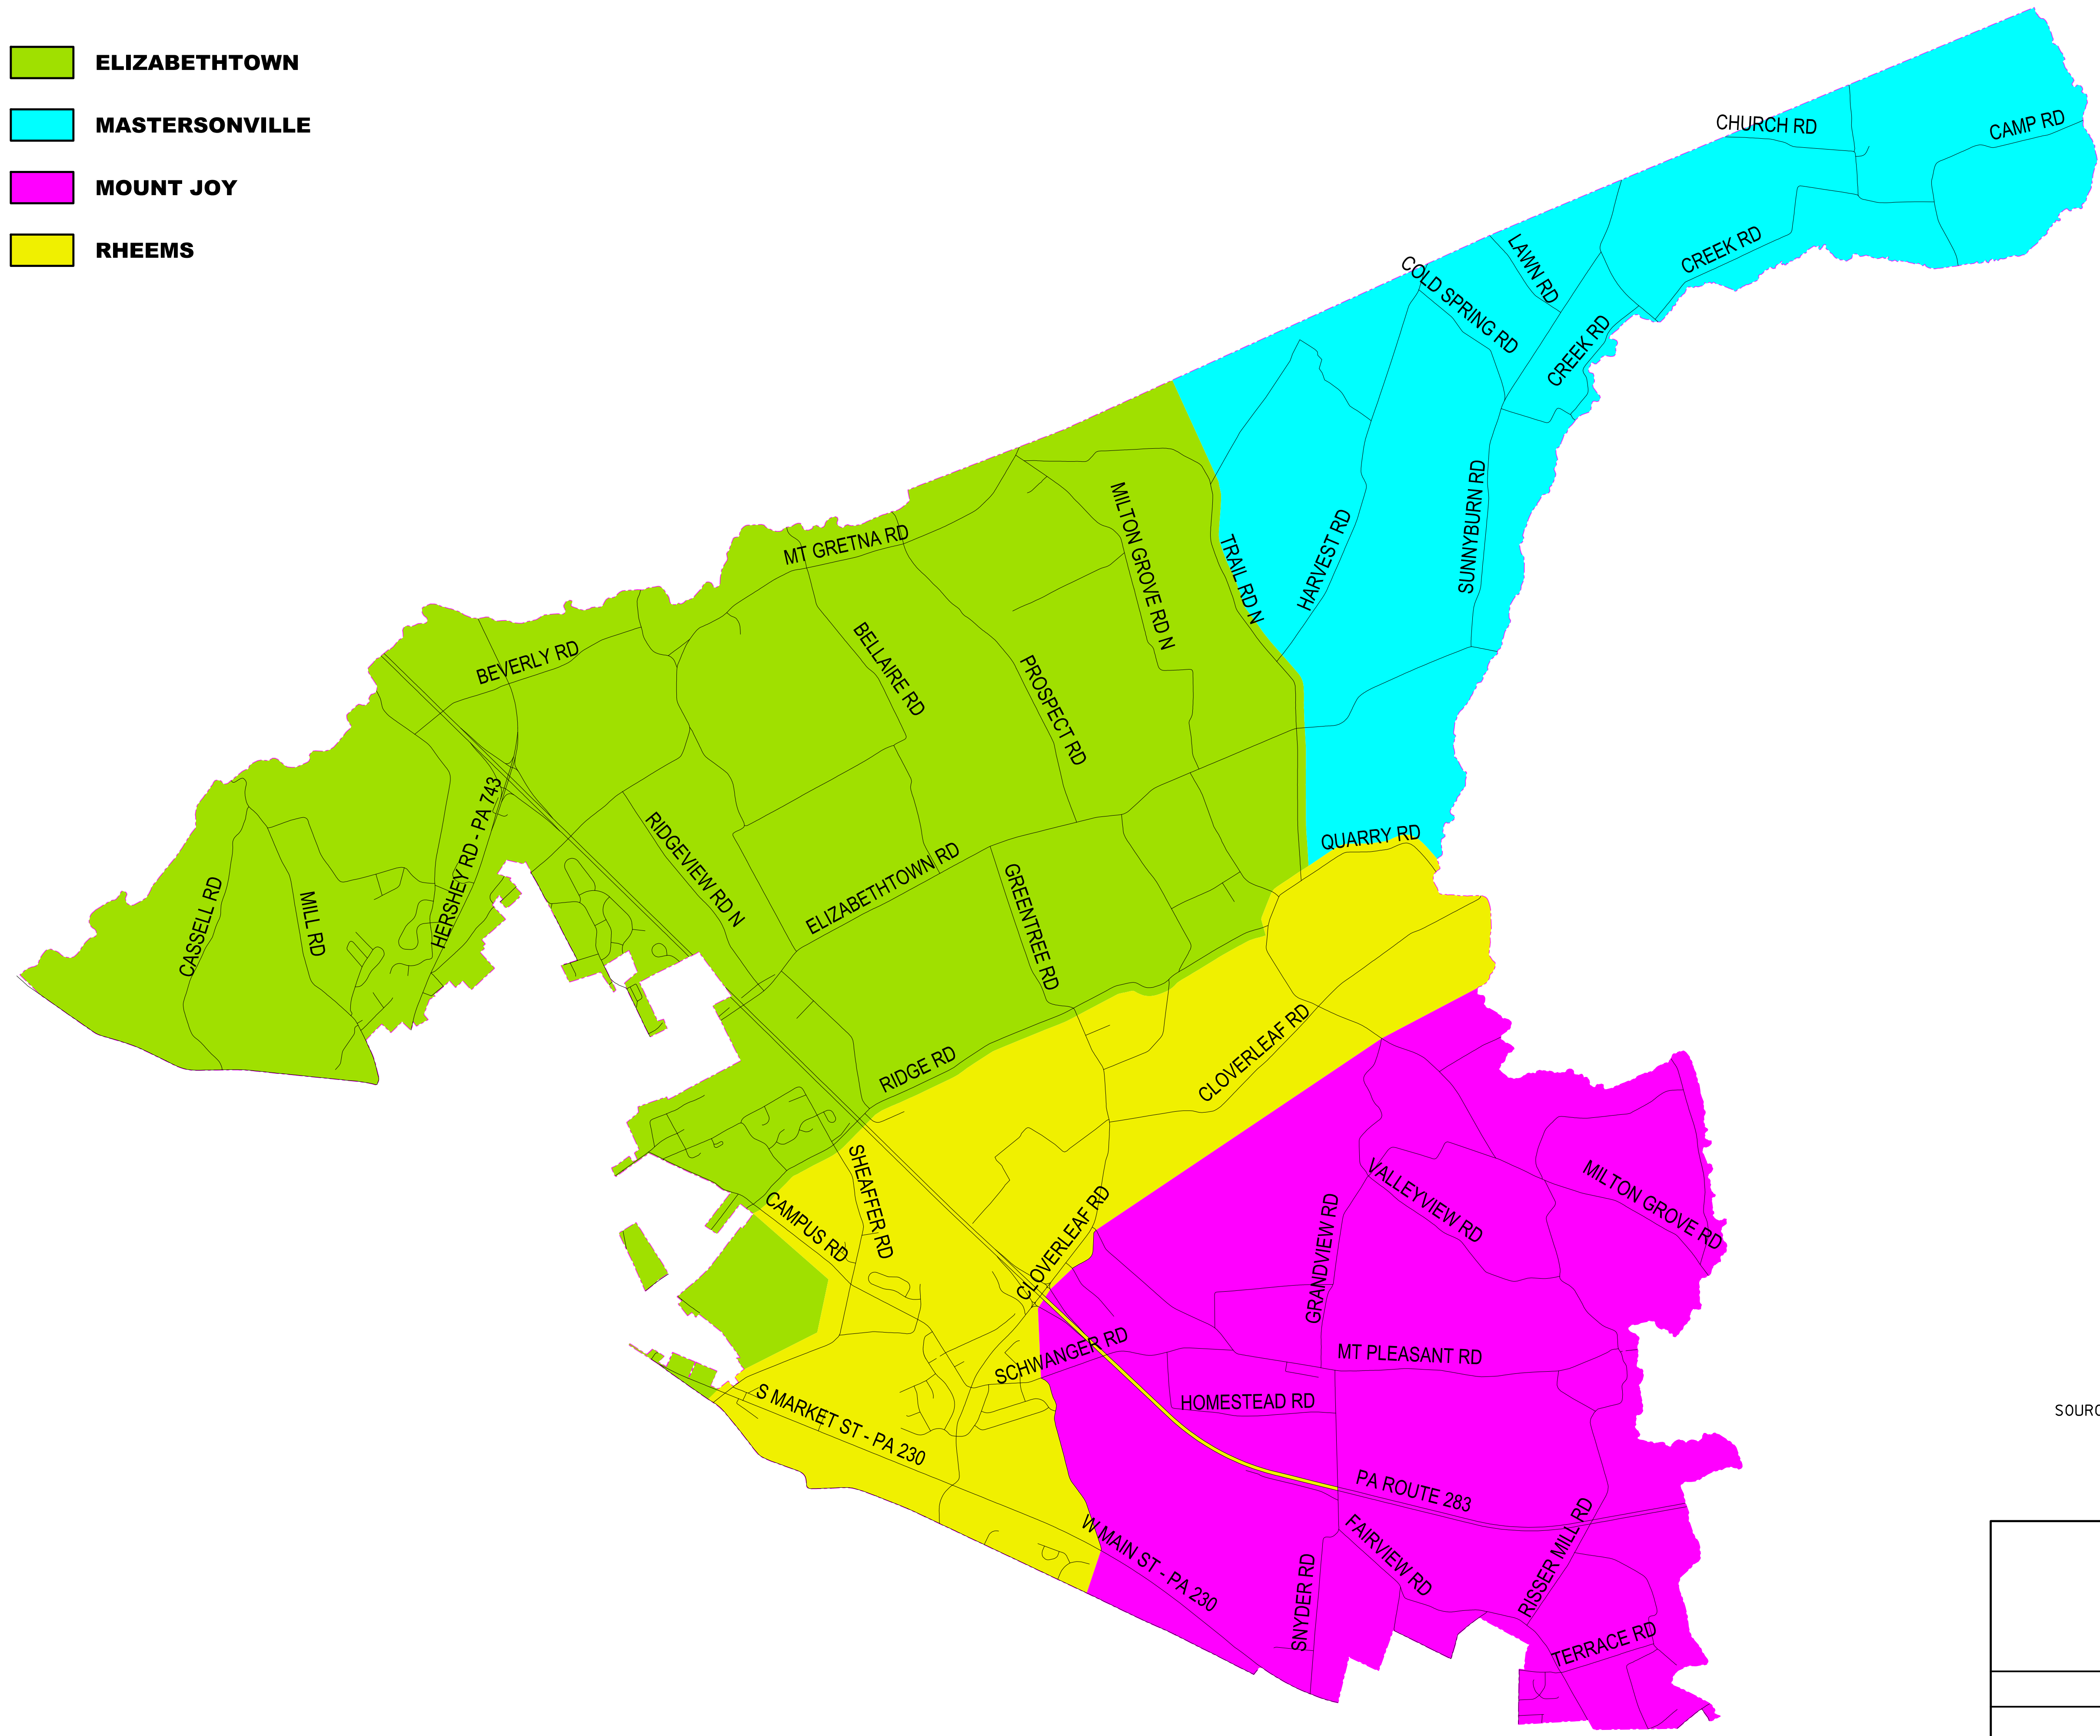

- ELIZABETHTOWN
- MASTERSONVILLE
- MOUNT JOY
- RHEEMS

SOURCE OF BASE MAPPING: LANCASTER COUNTY GIS DEPARTMENT

<p>MOUNT JOY TOWNSHIP 159 MERTS DRIVE ELIZABETHTOWN, PA 17022 (717) 367-8917 WWW.MTJOYTWP.ORG</p>
<p>FIRE COMPANY SERVICE AREA MAP</p>
<p>MARCH 17, 2011</p>