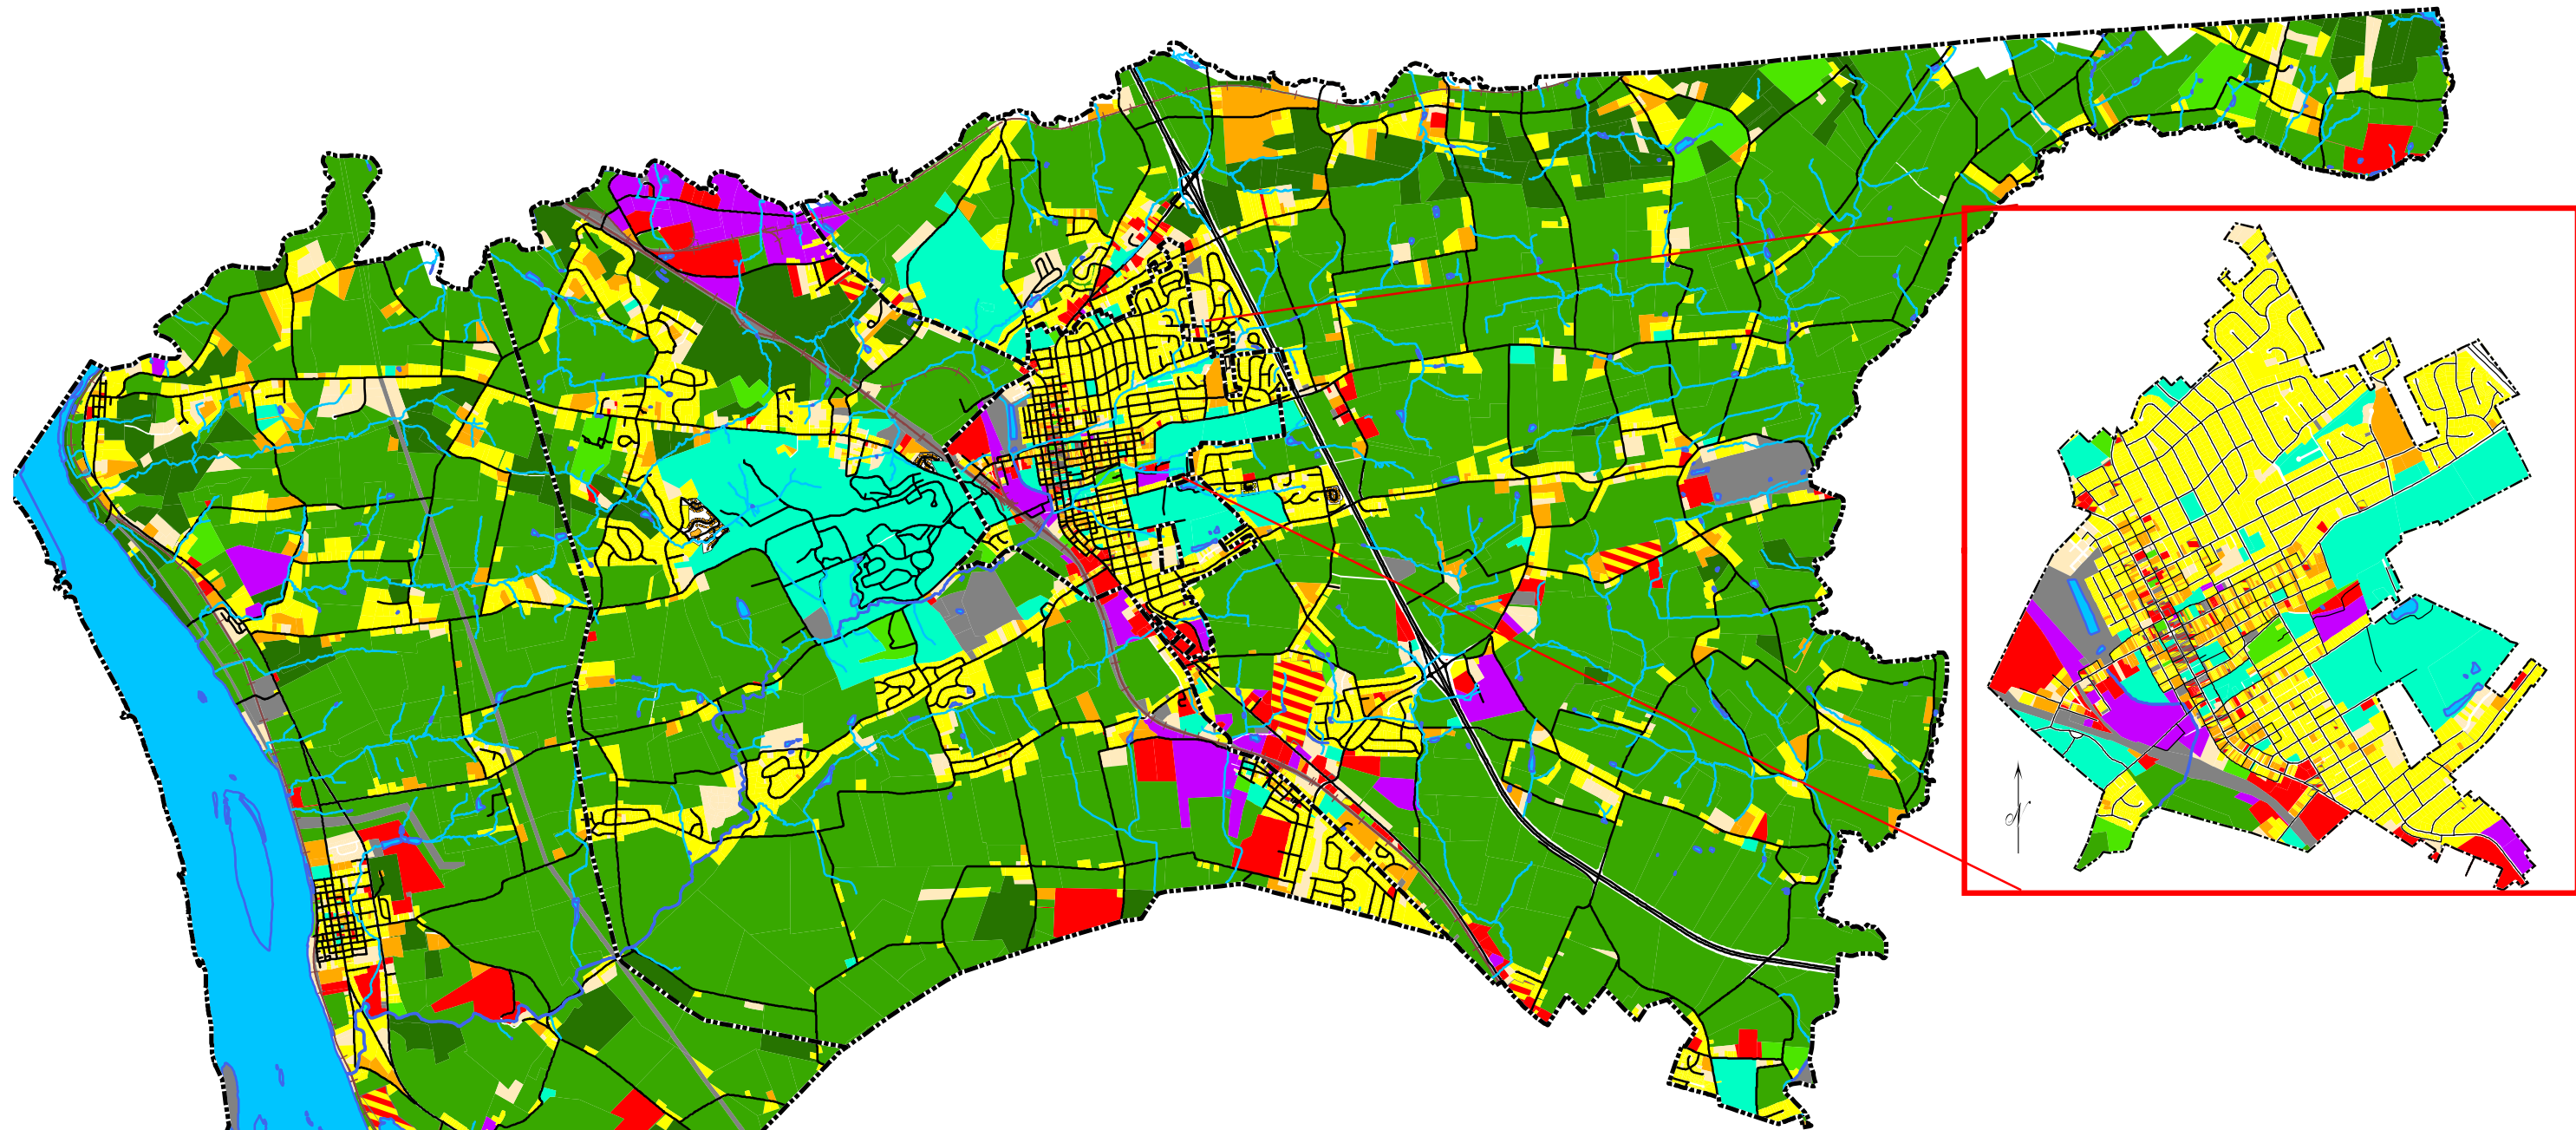

Regional Strategic Plan

Existing Land Use

- Legend**
- Municipal Boundary
 - Rivers/Lakes/Ponds
 - Streams
 - Road
 - Rail Lines
 - Existing Land Use**
 - No data
 - Single Family Residential
 - Multi-Family Residential
 - Other Residential
 - Transportation/Communication/Utilities
 - Mixed-Use
 - Industrial
 - Commercial
 - Community Services
 - Recreational/Cultural Activities
 - Agriculture
 - Forestry