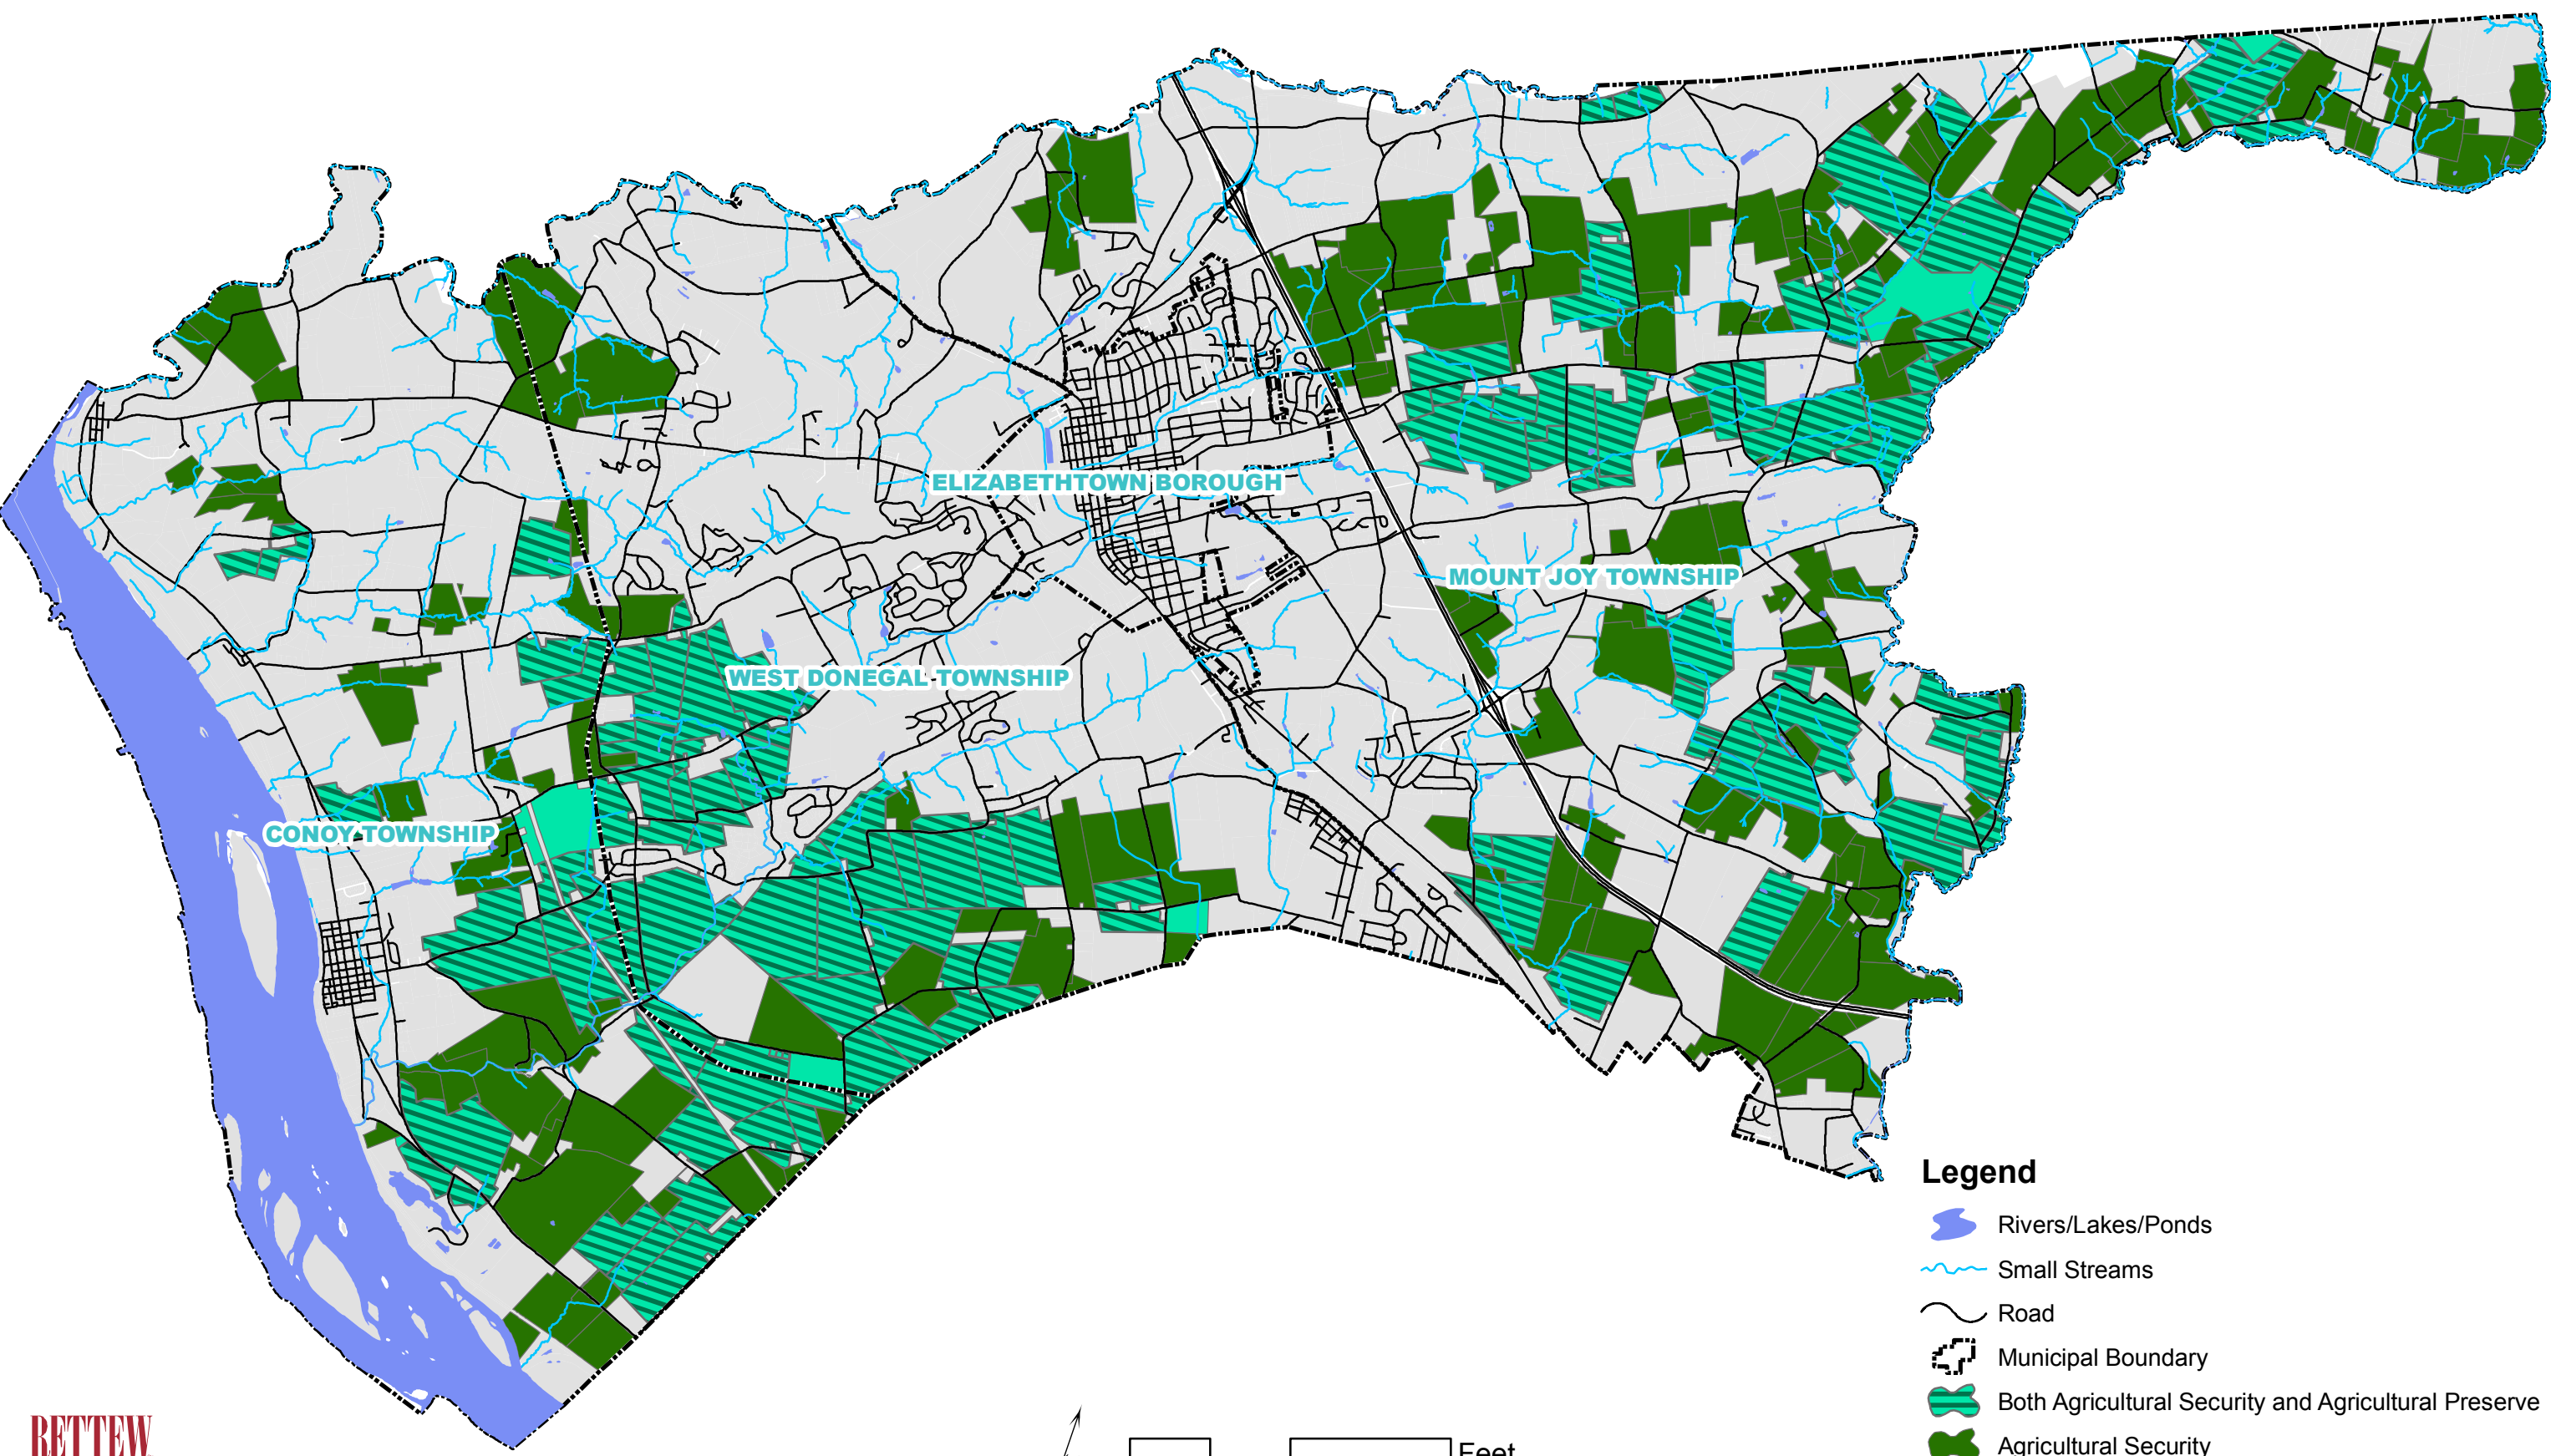

Regional Strategic Plan

Preserved Farmland

Legend

- Rivers/Lakes/Ponds
- Small Streams
- Road
- Municipal Boundary
- Both Agricultural Security and Agricultural Preserve
- Agricultural Security
- Agricultural Preserve