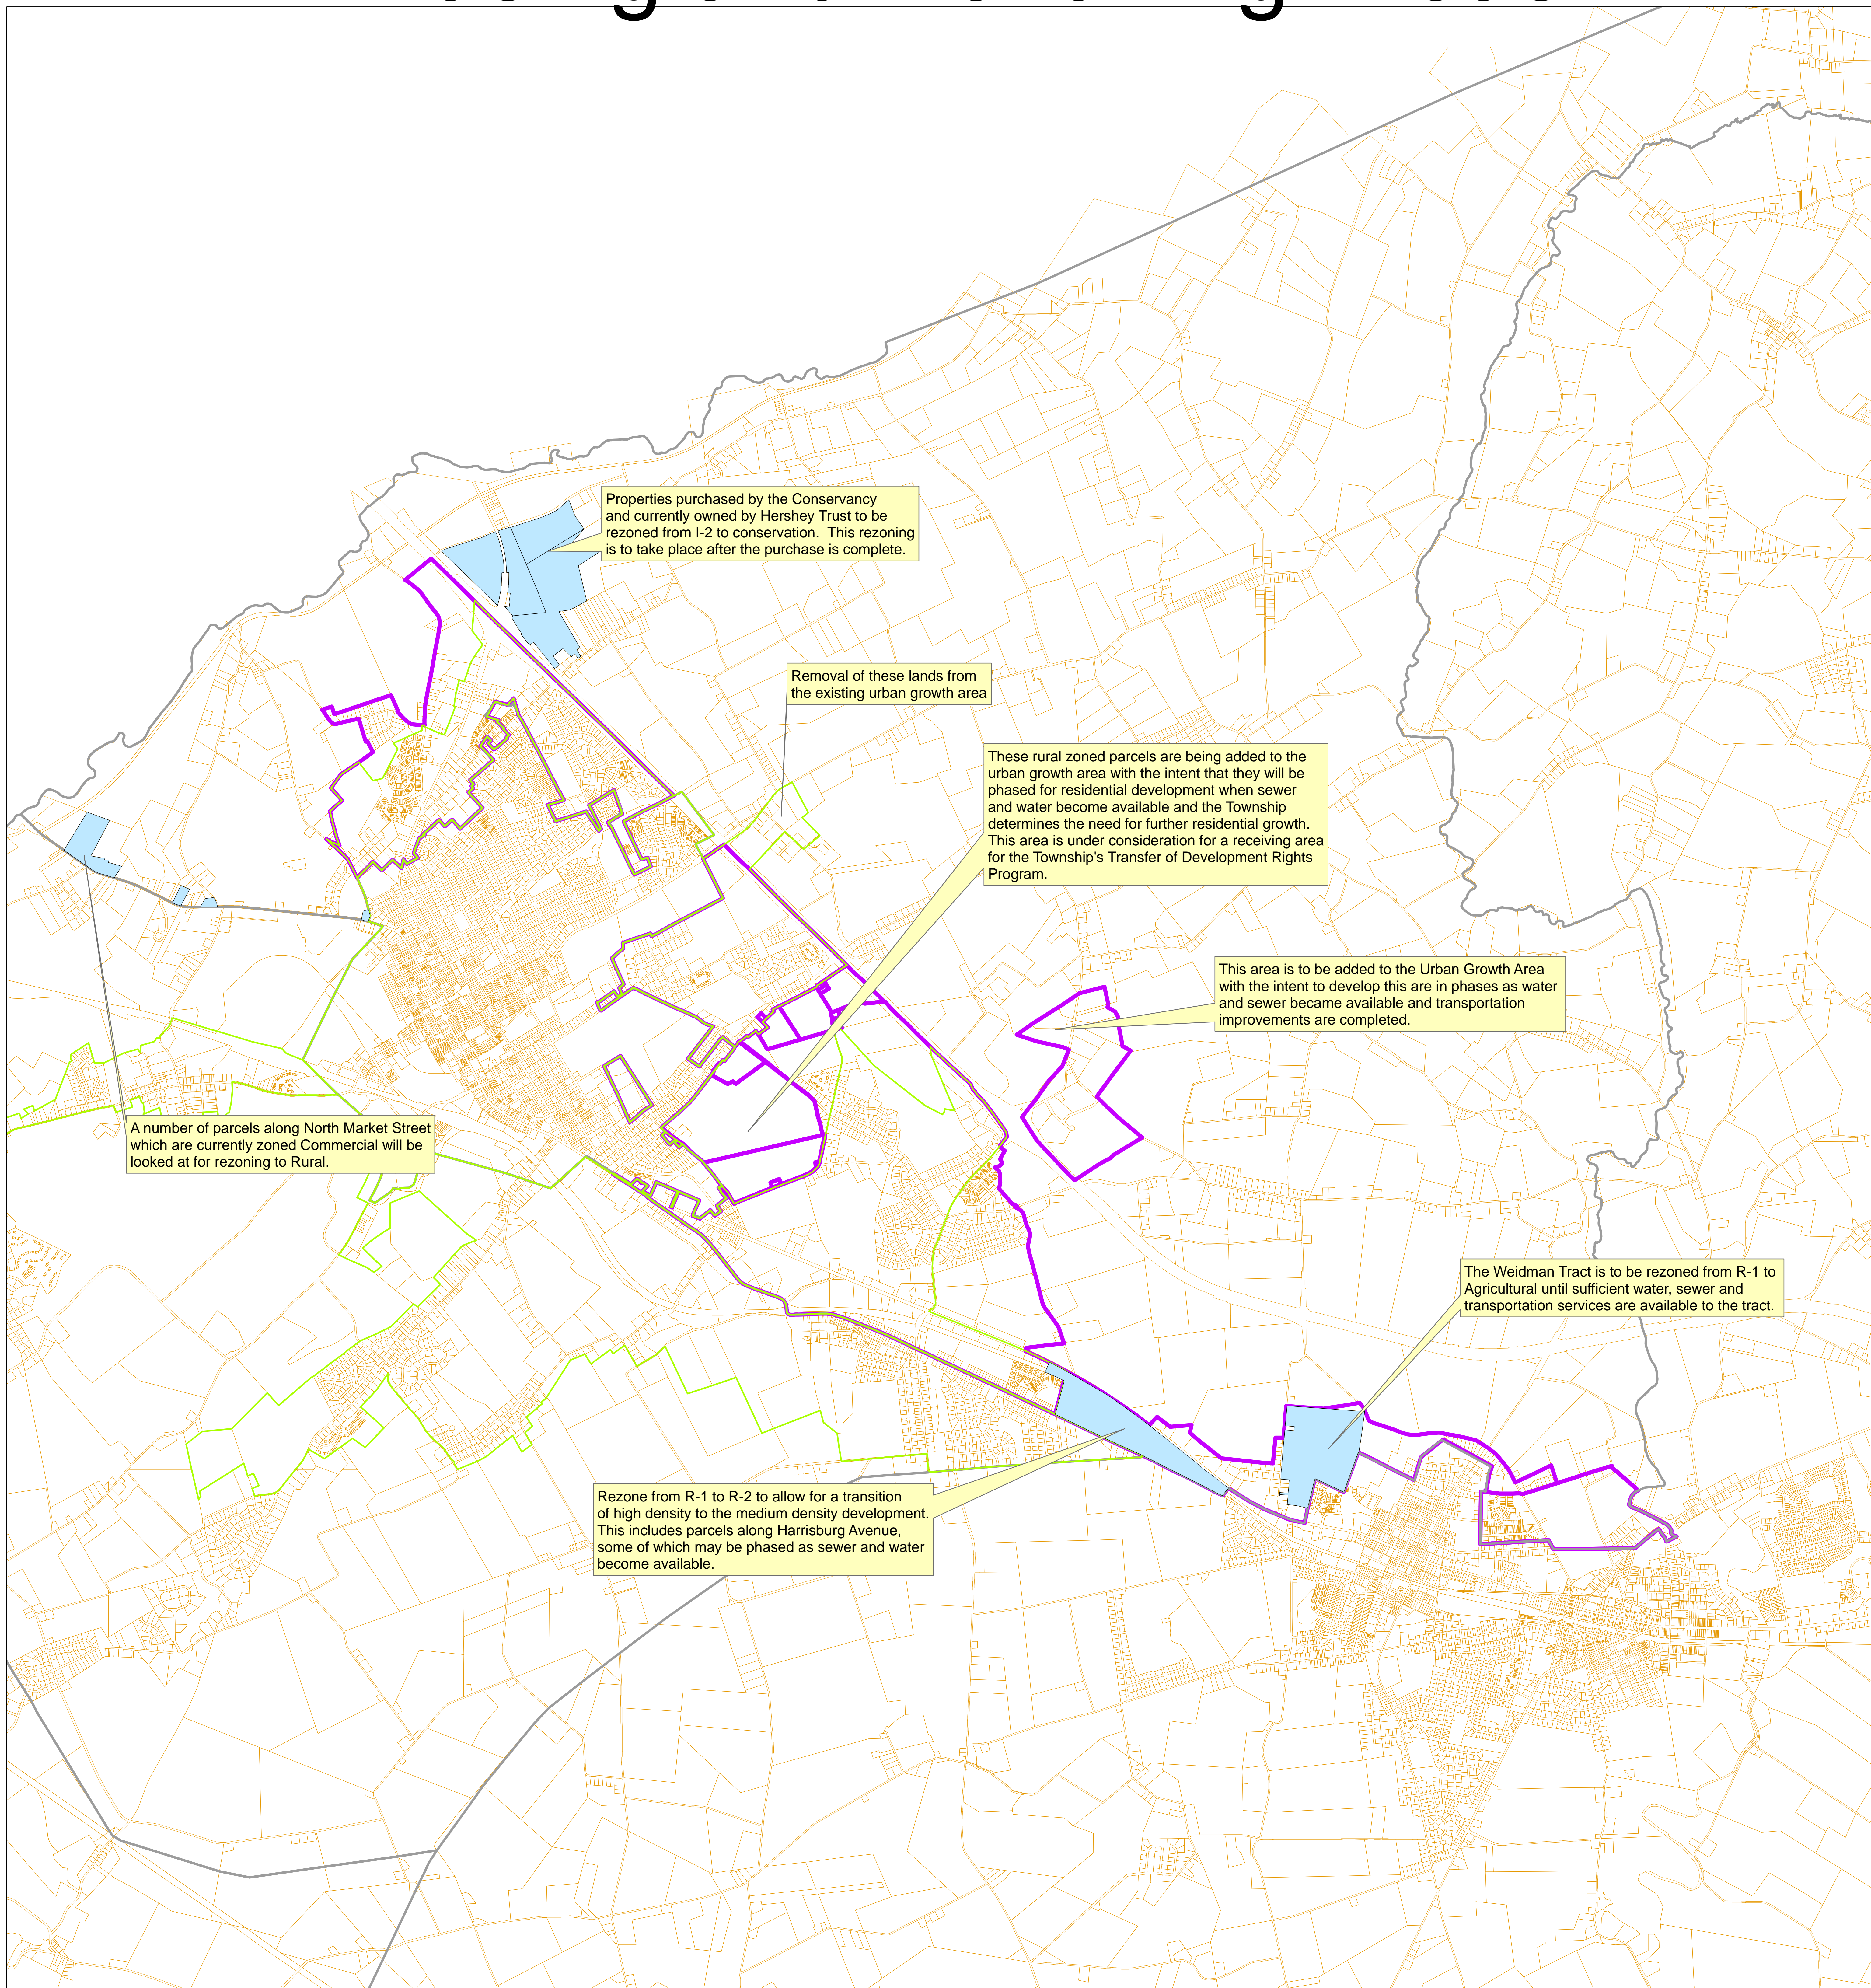

# Mount Joy Township Proposed UGA, Phasing and Rezoning Areas

0 2,750 5,500 11,000 16,500 22,000 Feet

-  Existing Urban Growth Area
-  Municipal Boundary
-  Mount Joy Township Proposed Urban Growth Area
-  Parcels

Lancaster County Planning Commission, Copyright (c) 2009. This map to be used for reference or illustrative purposes only. This map is not a legally recorded plan, survey, or engineering schematic and it is not intended to be used as such.