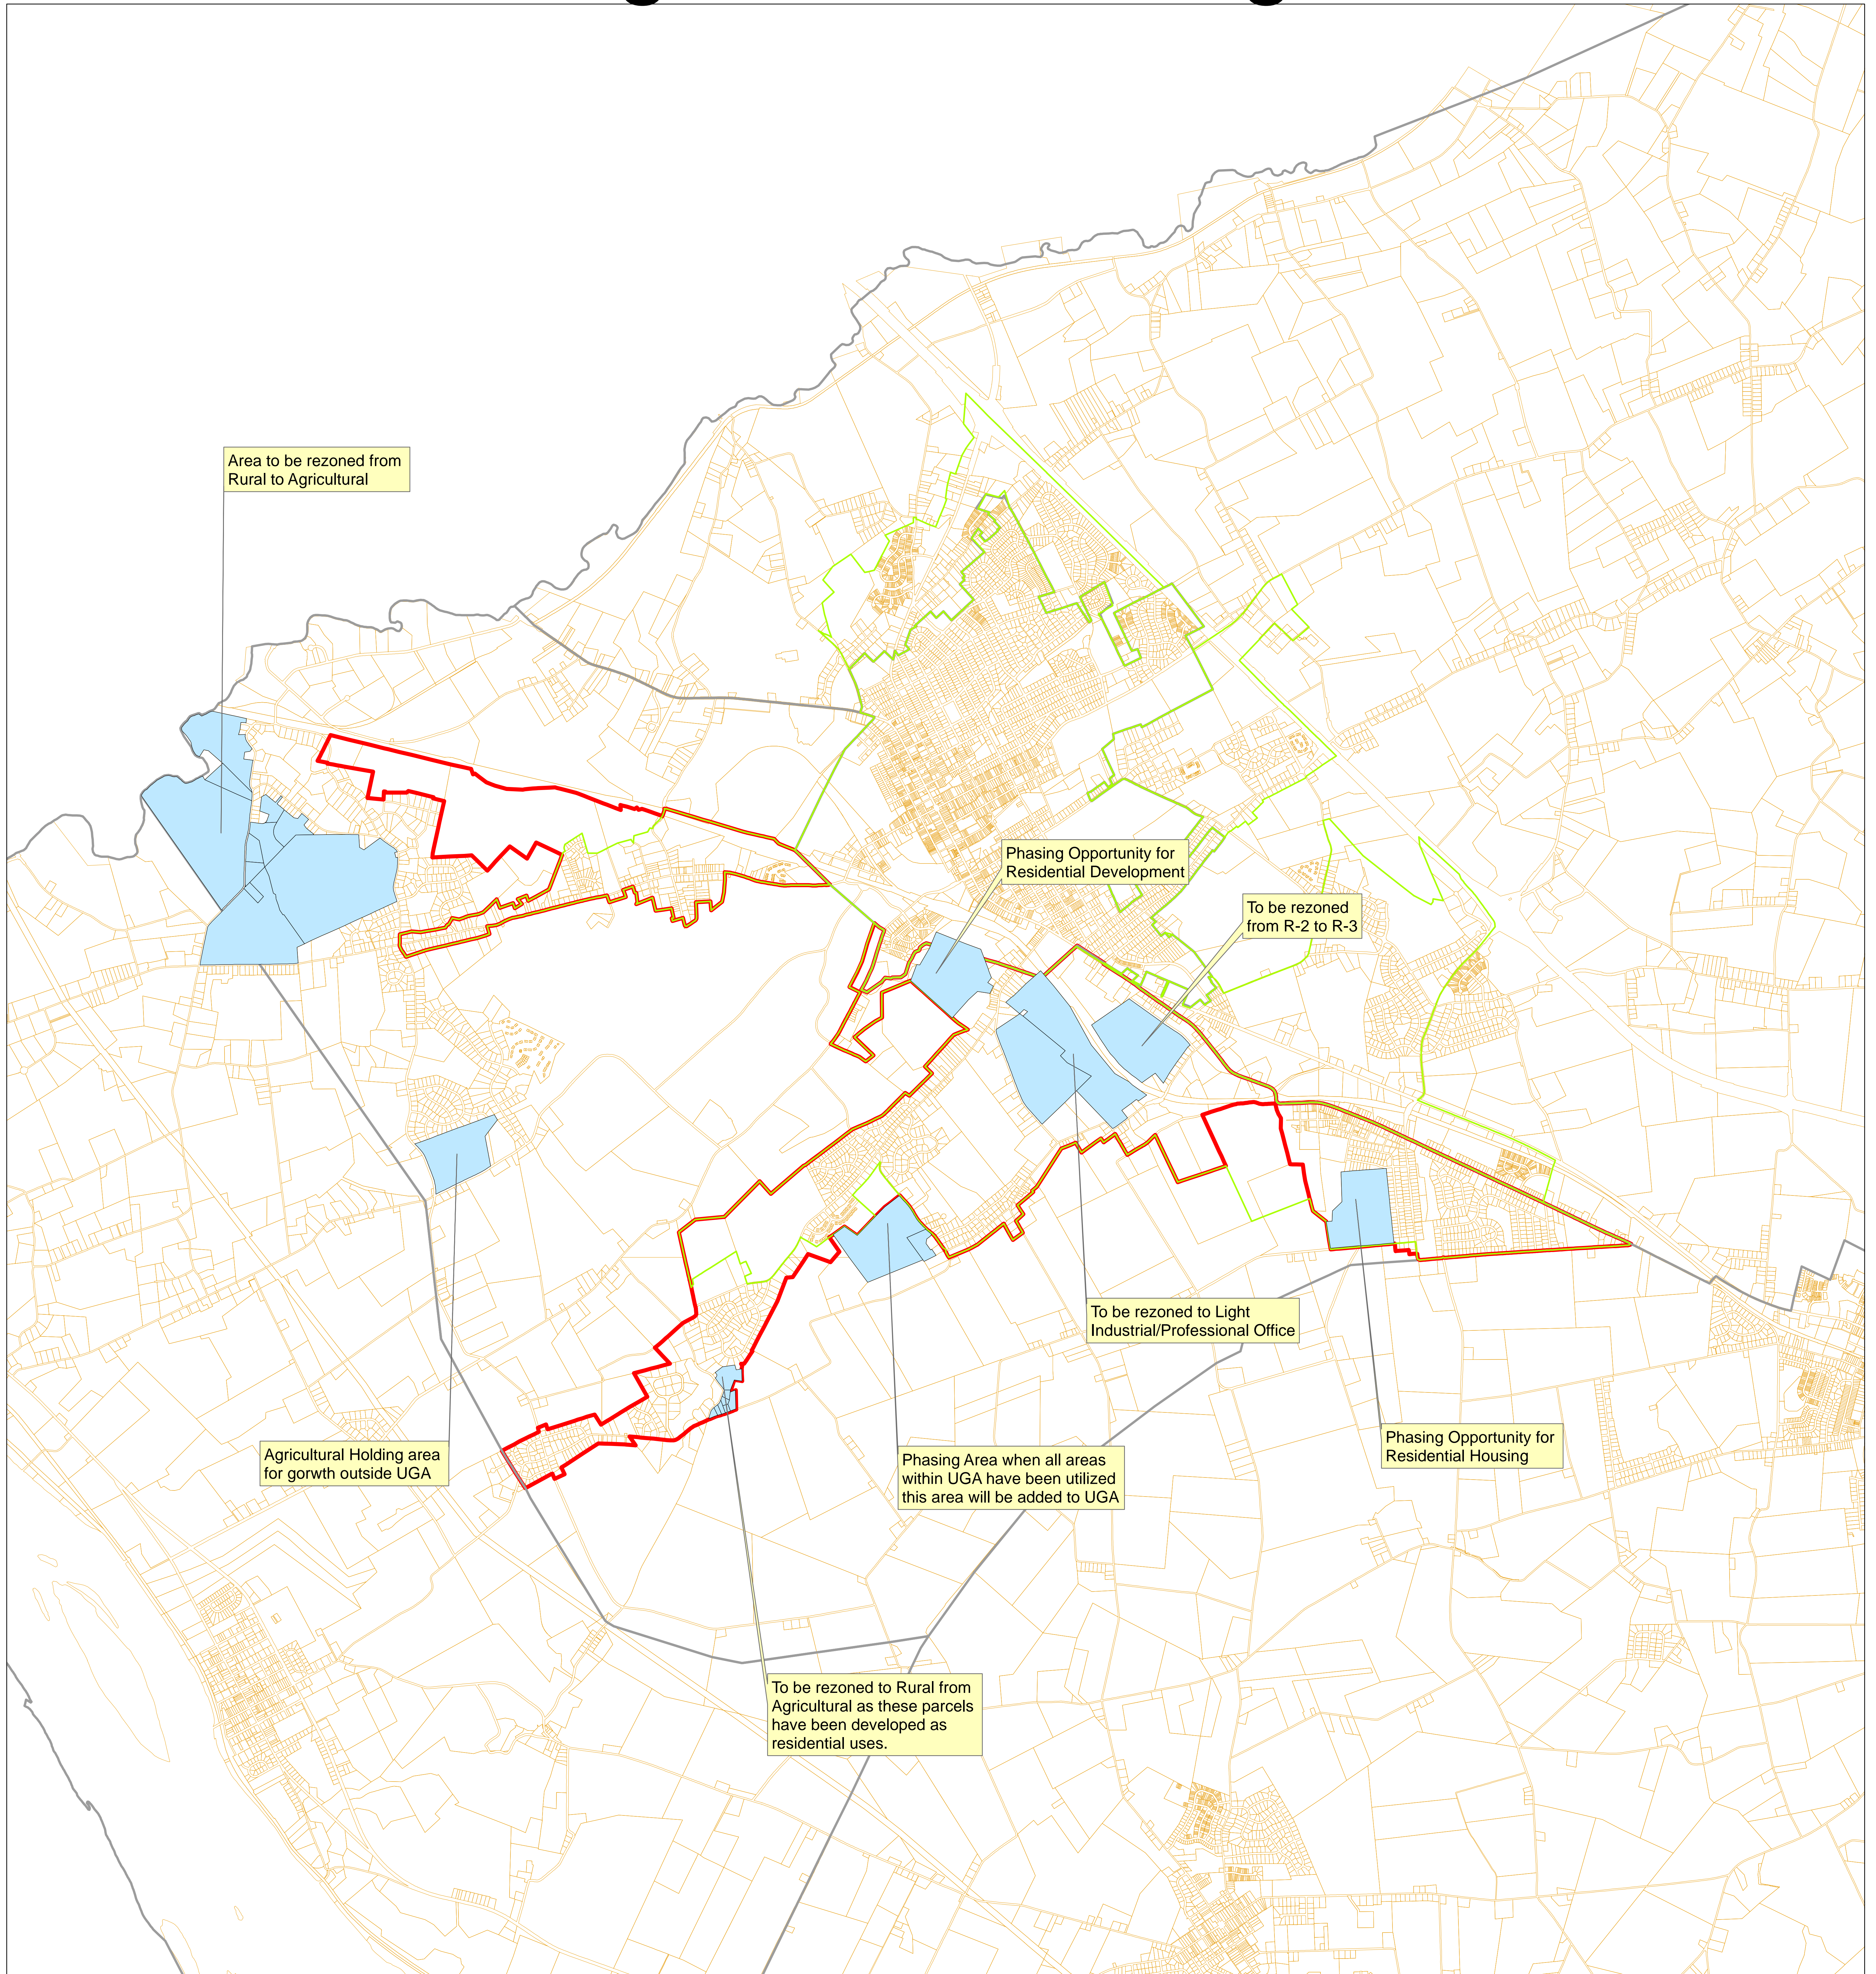

# West Donegal Township Proposed UGA, Phasing and Rezoning Areas

- Existing Urban Growth Area
- West Donegal Township Proposed Urban Growth Area
- West Donegal Township Parcels Proposed for either Phasing or Rezoning
- WestDonegalTwpBoundary
- Parcels

Lancaster County Planning Commission, Copyright (c) 2009. This map to be used for reference or illustrative purposes only. This map is not a legally recorded plan, survey, or engineering schematic and it is not intended to be used as such.

For complete disclaimer see <http://www.co.lancaster.pa.us/gisdisclaimer>.

Updated June 2009